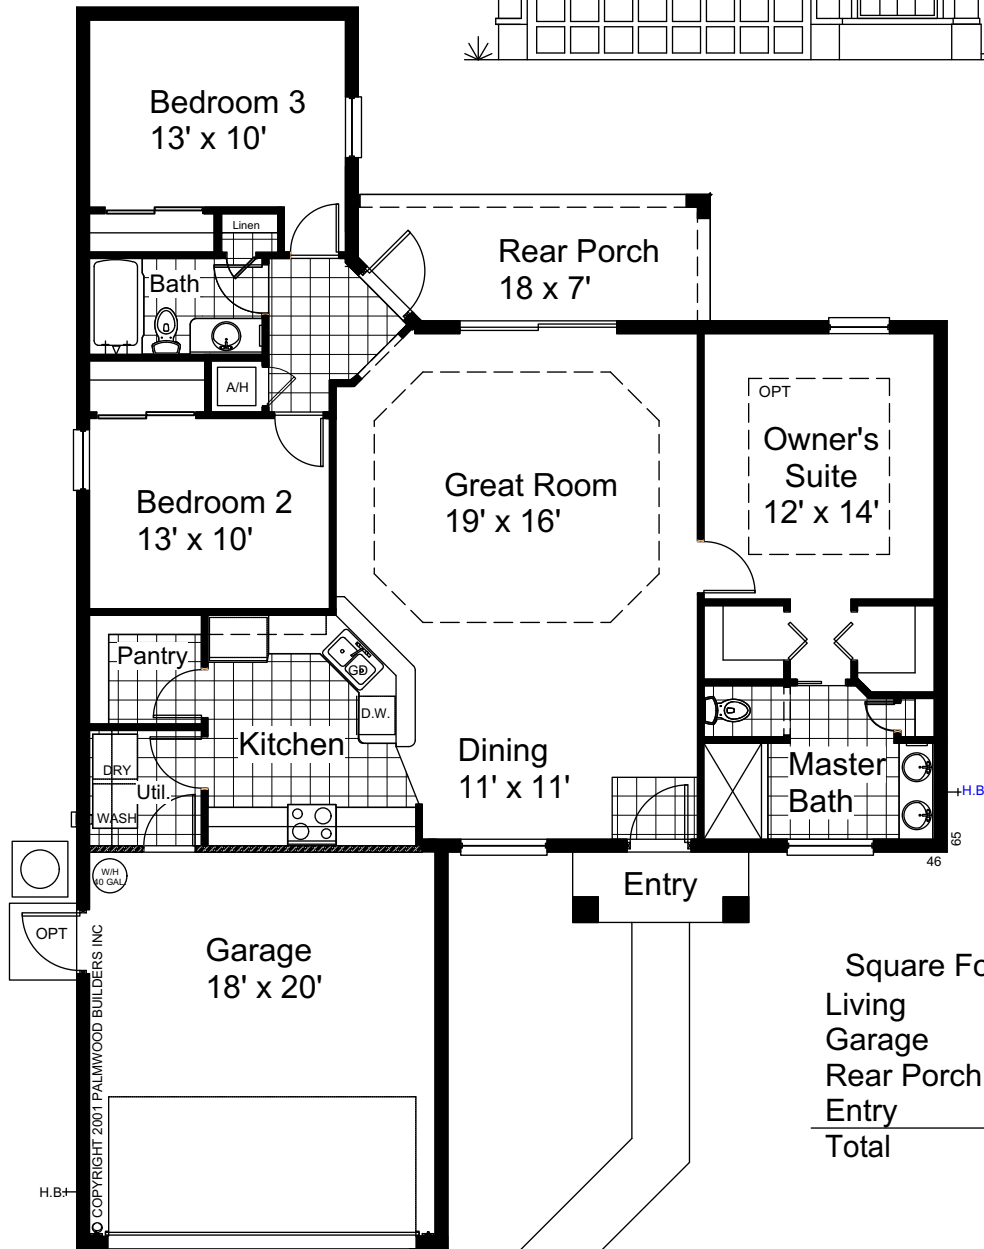

The Madison

Square Footage	
Living	1499
Garage	400
Rear Porch	117
Entry	34
Total	2050

8245 RIVER COUNTRY DRIVE
 SPRING HILL FL 34607
 CORPORATE OFFICE 352.597.2100

Building YOUR Florida Lifestyle Since 1957
www.palmwoodconstruction.com