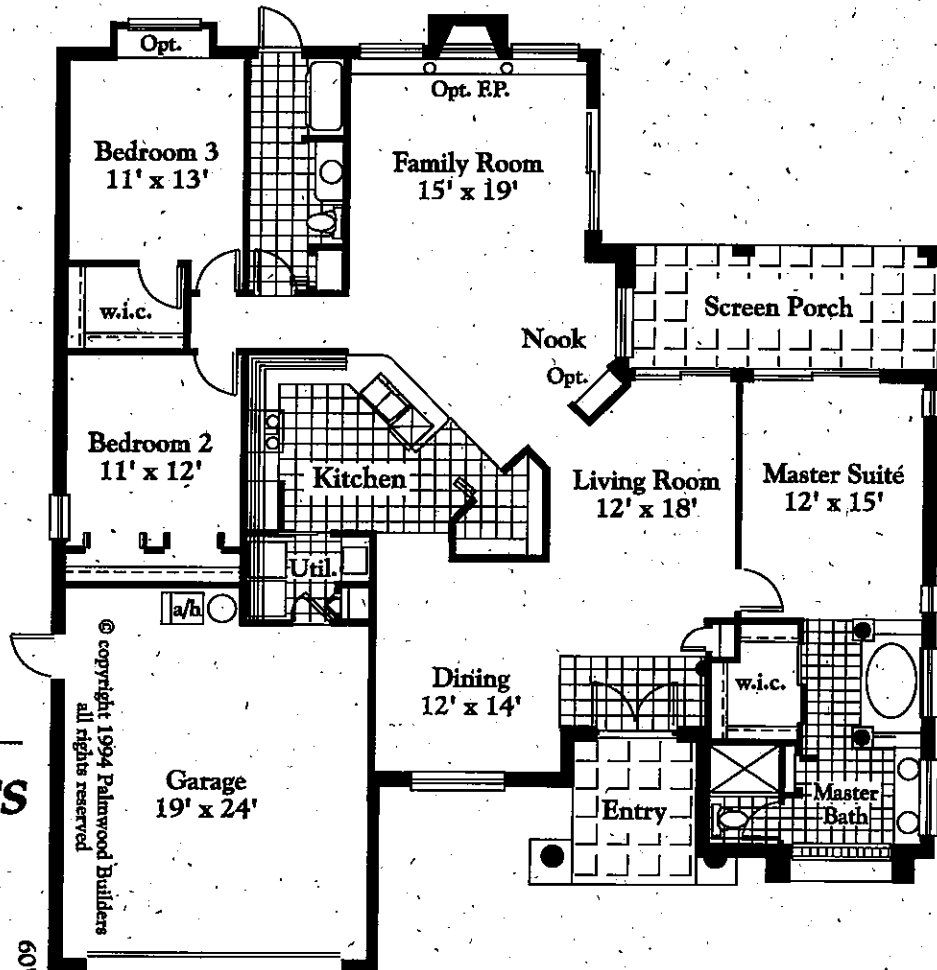

THE KEY WEST

	Square Footage
Living Area	2049
Garage	482
Screen Porch	157
Entry	85
Total	2773

56' Artist's drawing dimensions are approximate and actual models may vary slightly from artwork.

Palmwood Builders